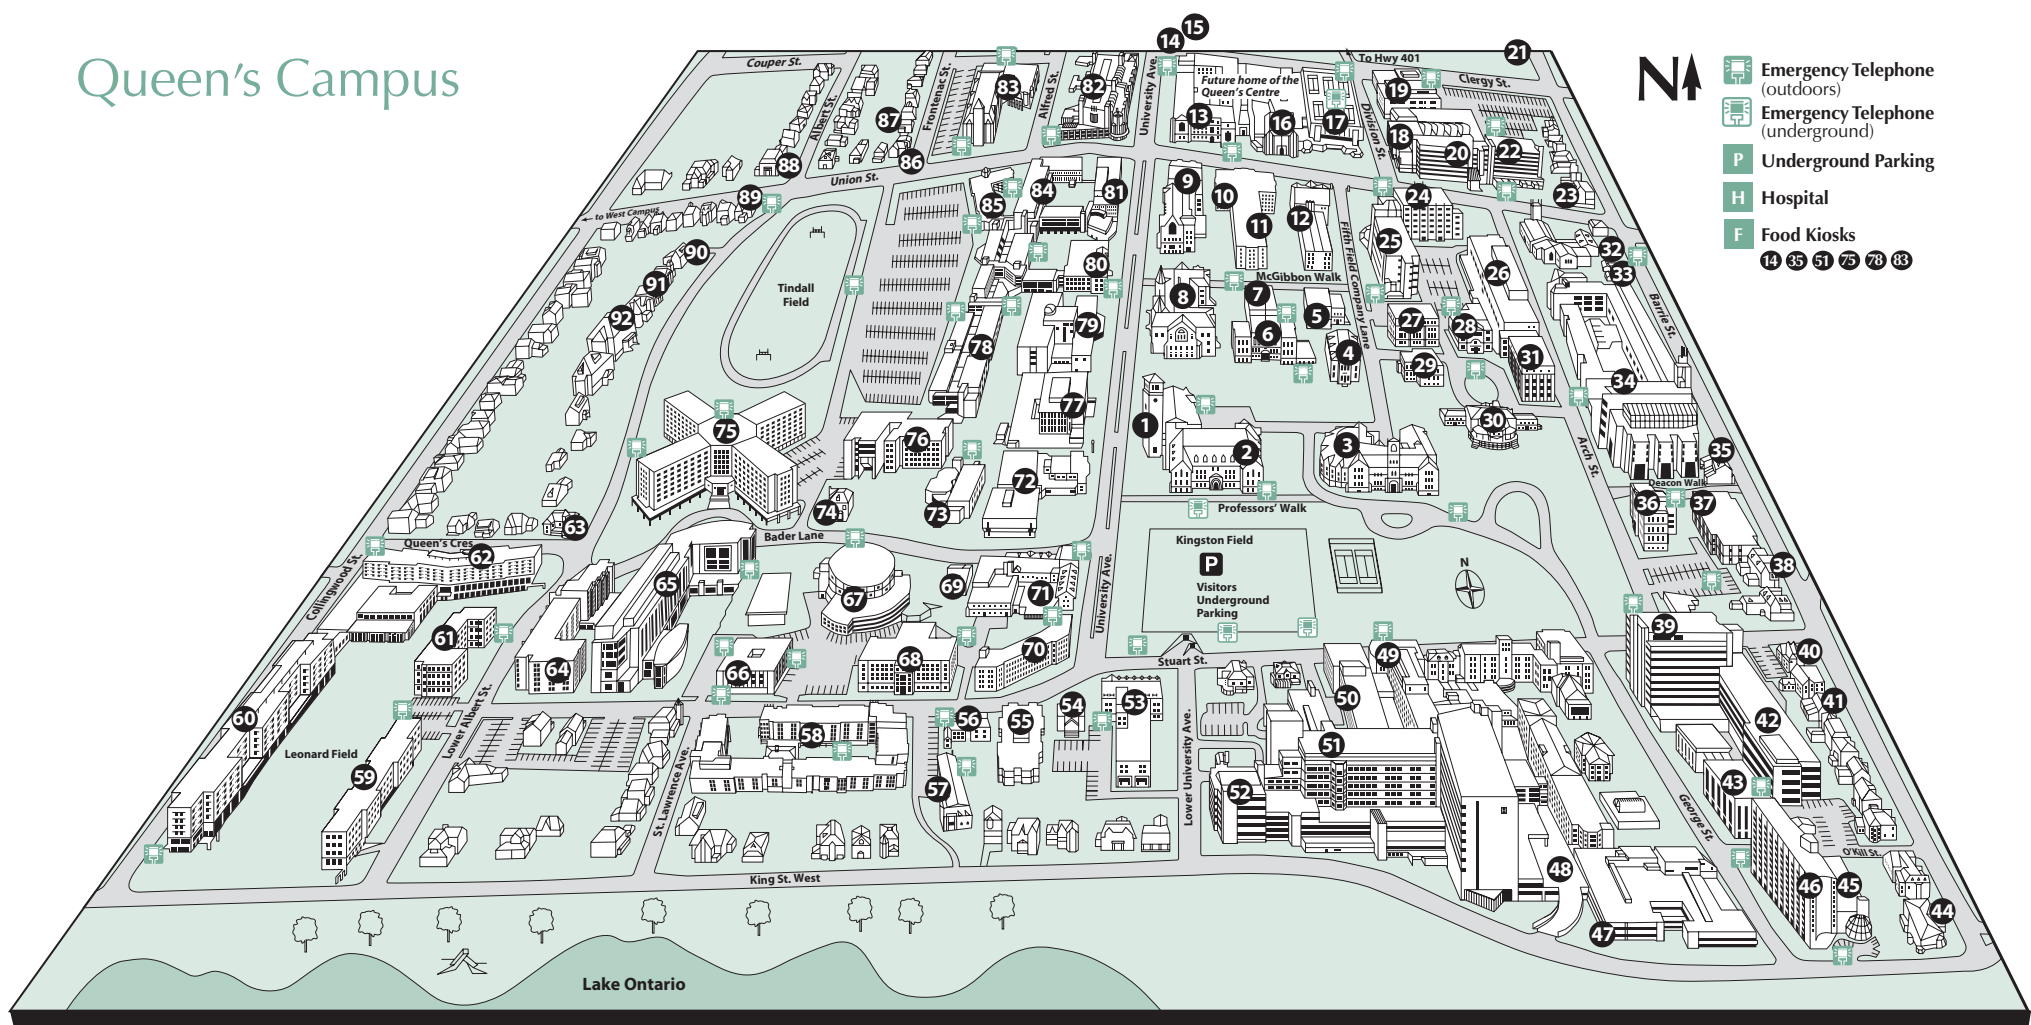

from Toronto

- East on Trans Canada 401 to exit 615
- South on Sir John A. Macdonald Blvd.
- Left on Union Street to Queen's Main Campus

from Syracuse

- North on I-81 to the border of Canada
- West on Thousand Islands Bridge to Trans Canada 401
- West on Trans Canada 401 to Exit 615
- South on Sir John A. Macdonald Blvd.
- Left on Union Street to Queen's Main Campus

Campus Map

DESIGN: Queen's Marketing and Communications 06-0505

Downtown Kingston

Faculty of Education and Jean Royce Hall

Donald Gordon Centre

Alphabetical Building Index

- Coastal Engineering Lab 99
- Donald Gordon Centre 93
- Duncan McArthur Hall 94
- Jean Royce Hall 95, 96
- John Orr Tower 97
- Richardson Stadium 98

Numerical Building Index

- 93 Donald Gordon Centre
- 94 Duncan McArthur Hall
- 95 Jean Royce Hall
- 96 Jean Royce Hall
- 97 John Orr Tower
- 98 Richardson Stadium
- 99 Coastal Engineering Lab

Queen's Campus

Harrison-LeCaine Hall 73
 Humphrey Hall 26
 Jackson Hall 27
 Jeffery Hall 77
 Jock Harty Arena 17
 John Deutsch University Centre 13
 Kathleen Ryan Hall 28
 Kingston General Hospital 51
 Emergency Department 48
 Fraser Armstrong Patient Care Centre 52
 Kingston Regional Cancer Centre 47
 Kingston Hall 2
 La Salle Building 55
 Leggett Hall 58
 Leonard Hall 62
 Louise D. Acton Building 43
 Macdonald Hall, Sir John A. 84
 Macgillivray-Brown Hall 21
 Mackintosh-Corry Hall 78
 McLaughlin Hall 53
 McNeill House 61
 Miller Hall 24
 Bruce Wing 25
 Morris Hall 59
 Newman House 87
 Nicol Hall 12
 Old Medical Building 29
 Ontario Hall 8
 Physical Education Centre 16
 Policy Studies Building 85
 Quinte Thousand Islands Lodge 45