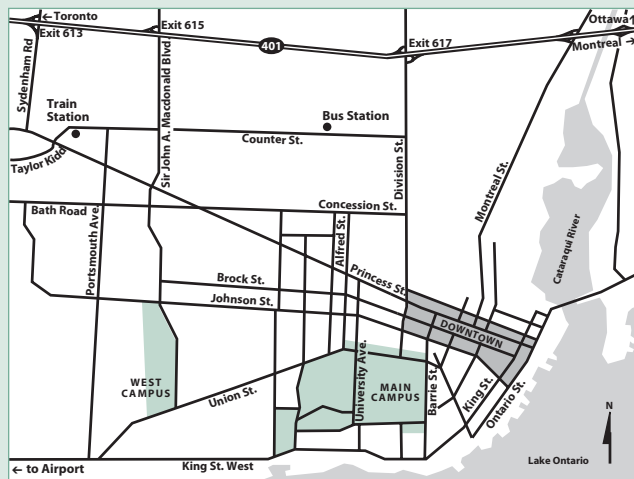

Getting to Queen's

from Montreal

- Southwest on Trans Canada 401 to Exit 615
- South on Sir John A. Macdonald Blvd.
- Left on Union Street to Queen's Main Campus

from Ottawa

- West on Trans Canada 401 to Exit 615
- South on Sir John A. Macdonald Blvd.
- Left on Union Street to Queen's Main Campus

from Toronto

- East on Trans Canada 401 to exit 615
- South on Sir John A. Macdonald Blvd.
- Left on Union Street to Queen's Main Campus

from Syracuse

- North on I-81 to the border of Canada
- West on Thousand Islands Bridge to Trans Canada 401
- West on Trans Canada 401 to Exit 615
- South on Sir John A. Macdonald Blvd.
- Left on Union Street to Queen's Main Campus

Campus Map

DESIGN: Queen's Marketing and Communications 06-0505

Downtown Kingston

Faculty of Education and Jean Royce Hall

Donald Gordon Centre

Alphabetical Building Index

- Coastal Engineering Lab 99
- Donald Gordon Centre 93
- Duncan McArthur Hall 94
- Jean Royce Hall 95, 96
- John Orr Tower 97
- Richardson Stadium 98