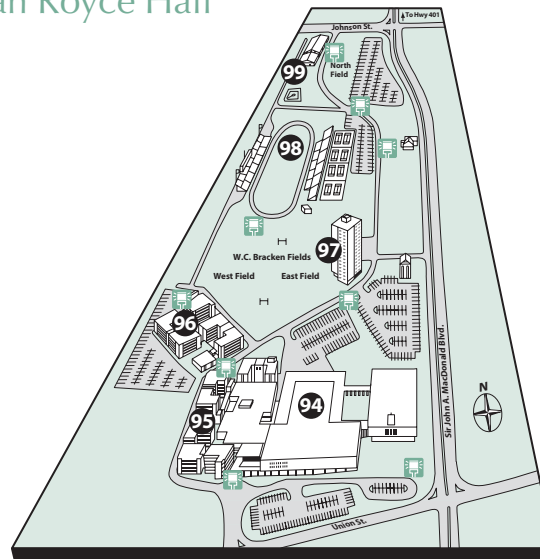

Getting to Queen's

from Montreal

- Southwest on Trans Canada 401 to Exit 615
- South on Sir John A. Macdonald Blvd.
- Left on Union Street to Queen's Main Campus

from Ottawa

- West on Trans Canada 401 to Exit 615
- South on Sir John A. Macdonald Blvd.
- Left on Union Street to Queen's Main Campus

from Toronto

- East on Trans Canada 401 to exit 615
- South on Sir John A. Macdonald Blvd.
- Left on Union Street to Queen's Main Campus

from Syracuse

- North on I-81 to the border of Canada
- West on Thousand Islands Bridge to Trans Canada 401
- West on Trans Canada 401 to Exit 615
- South on Sir John A. Macdonald Blvd.
- Left on Union Street to Queen's Main Campus

Campus Map

DESIGN: Queen's Marketing and Communications 06-0505

Downtown Kingston

Faculty of Education and Jean Royce Hall

Donald Gordon Centre

Alphabetical Building Index

- Coastal Engineering Lab 99
- Donald Gordon Centre 93
- Duncan McArthur Hall 94
- Jean Royce Hall 95, 96
- John Orr Tower 97
- Richardson Stadium 98

Numerical Building Index

- 93 Donald Gordon Centre
- 94 Duncan McArthur Hall
- 95 Jean Royce Hall
- 96 Jean Royce Hall
- 97 John Orr Tower
- 98 Richardson Stadium
- 99 Coastal Engineering Lab

Queen's Campus